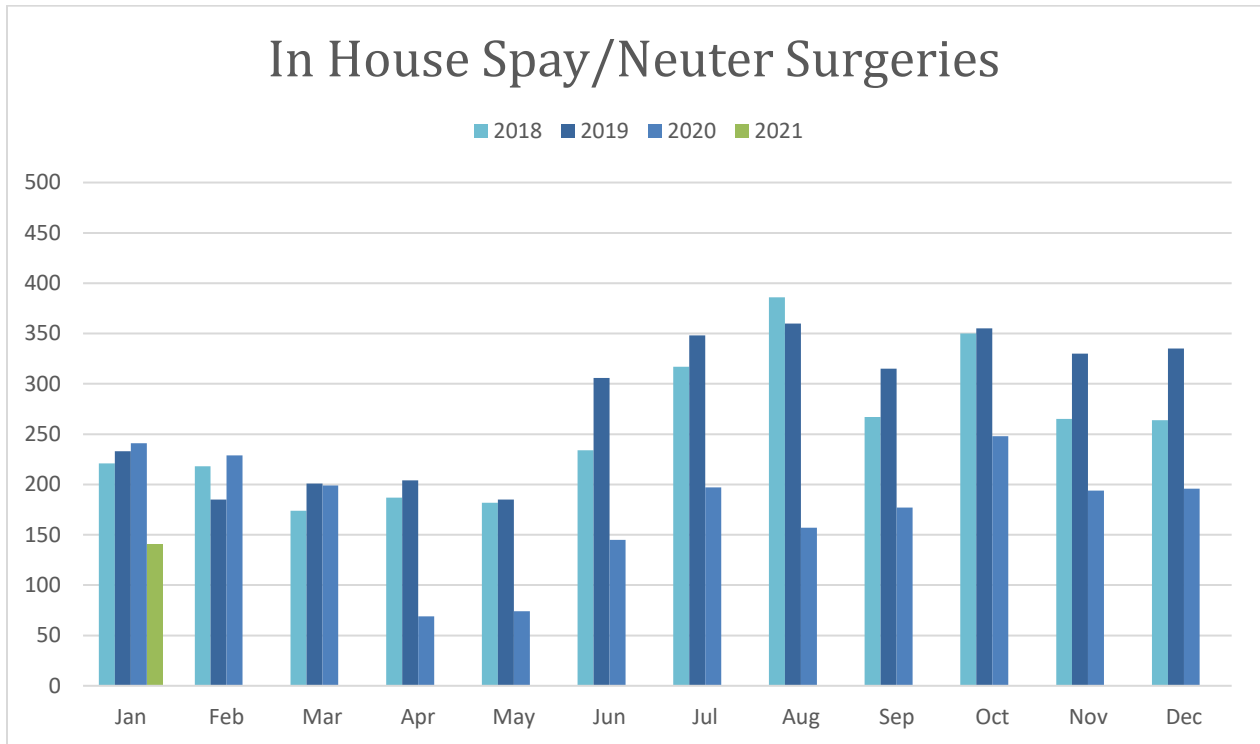

Wake County Animal Center Veterinary Program

Our Veterinary Program consists of a Chief Veterinarian, a Contract Surgeon and four veterinary technicians. This team is responsible for the overall medical care of all animals within the Wake County Animal Center.

Pet overpopulation is a major issue. One way to address this issue is to have your pets spayed or neutered. All dogs and cats adopted from the Wake County Animal Center are spayed or neutered prior to entering their new homes.

During January, 2021, 141 spay/neuter surgeries were performed at the Wake County Animal Center.