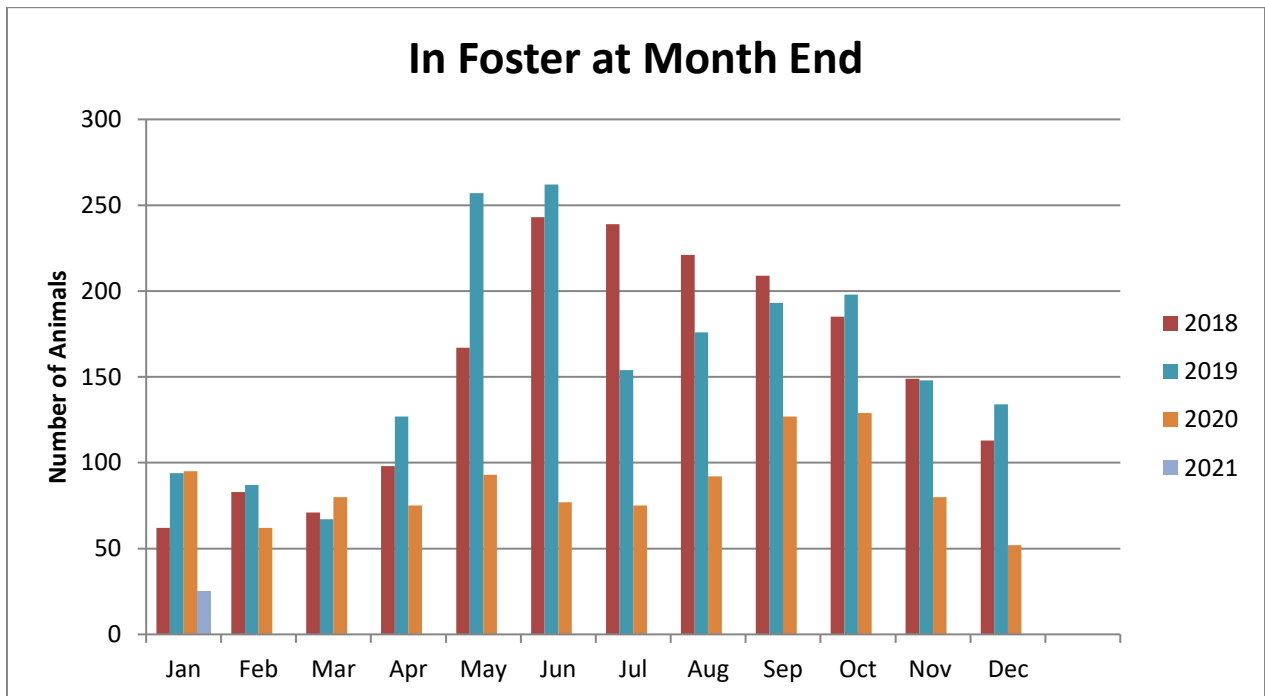

Wake County Animal Center Foster Program

Foster parents are crucial to the lifesaving efforts of the Wake County Animal Center. Foster parents save two lives when they choose to foster – the foster they welcome into their home as well as the pet who just got that spot in our facility. Fosters take on our neediest animals – our bottle feeder kittens, pets that need a kind hand for socialization, as well as our animals that need ongoing medical care. Foster parents provide a loving home that enables these pets to find their forever home.

To learn more about becoming a Foster parent at the Wake County Animal Center, please visit our Foster Page on our website at: <http://www.wakegov.com/pets/foster>

At the end of January, 2021, there were 25 animals in foster care. Animals in foster care that are available for adoption can be found on our Adoption Gallery at: <http://www.wakegov.com/pets/adoptions>