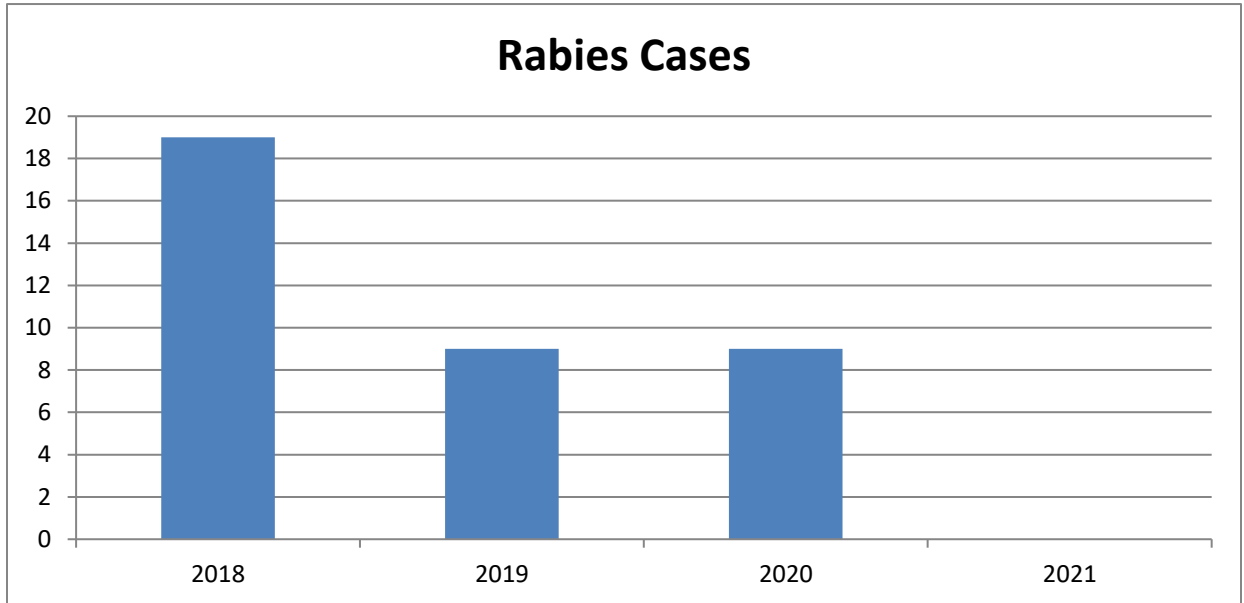

Wake County Rabies Statistics

During January 2021, there were 0 confirmed cases of rabies in Wake County. There have been a total of 0 confirmed cases of rabies in Wake County since January 1, 2021.