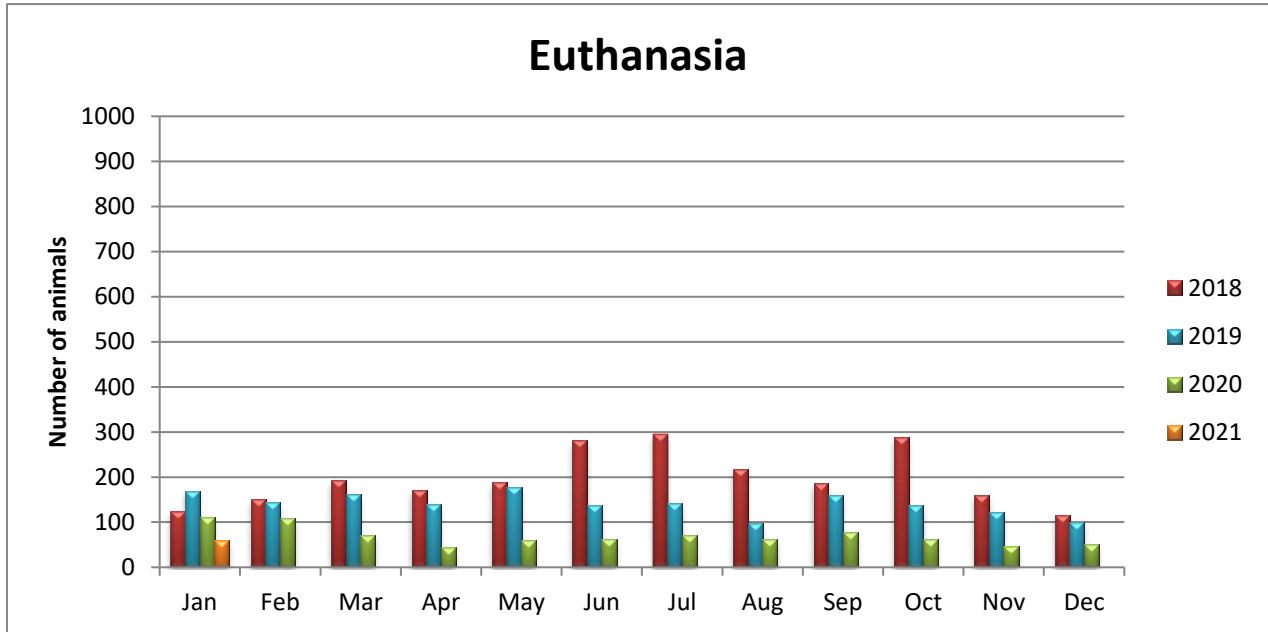

Euthanasia Monthly Comparison

Incoming animals may be euthanized for space, health or temperament. We also provide owner requested euthanasia to the public.

Wake County Animal Center Statistical Report

This report shows the current report month statistics and compares fiscal year to date statistics for the current fiscal year and the prior three fiscal years.

Date Range: July 1, 2020 - January 31, 2021							Date Prepared: 02/15/21			
	YTD FY18	%	YTD FY19	%	YTD FY20	%	YTD FY21	%	MTD FY21	%
Intake Dog	2780		3066		3181		1578		259	
Intake Cat	3012		2998		3135		1926		182	
Intake Other	246		394		462		183		19	
Intake Total	6038		6458		6778		3687		460	
Adoption Dog	1060	38.1%	1132	36.9%	1293	40.6%	638	40.4%	96	37.1%
Adoption Cat	1319	43.8%	1256	41.9%	1476	47.1%	1033	53.6%	96	52.7%
Adoption Other	80	32.5%	129	32.7%	104	22.5%	47	25.7%	10	52.6%
Adoption Total	2459	40.7%	2517	39.0%	2873	42.4%	1718	46.6%	202	43.9%
Transfer Dog	688	24.7%	810	26.4%	843	26.5%	478	30.3%	82	31.7%
Transfer Cat	843	28.0%	785	26.2%	1168	37.3%	578	30.0%	52	28.6%
Transfer Other	94	38.2%	174	44.2%	252	54.5%	80	43.7%	6	31.6%
Transfer Total	1625	26.9%	1769	27.4%	2263	33.4%	1136	30.8%	140	30.4%
Reclaim Dog	644	23.2%	661	21.6%	750	23.6%	410	26.0%	64	24.7%
Reclaim Cat	82	2.7%	123	4.1%	170	5.4%	46	2.4%	8	4.4%
Reclaim Other	14	5.7%	5	1.3%	5	1.1%	6	3.3%	1	5.3%
Reclaim Total	740	12.3%	777	12.0%	895	13.2%	462	12.5%	73	15.9%
Euth Dog	396	14.2%	422	13.8%	304	9.6%	202	12.8%	32	12.4%
Euth Cat	992	32.9%	943	31.5%	491	15.7%	173	9.0%	22	12.1%
Euth Other	47	19.1%	73	18.5%	70	15.2%	52	28.4%	6	31.6%
Euth Total	1435	23.8%	1438	22.3%	865	12.8%	427	11.6%	60	13.0%

	Total	%
Change in intake from FY20 to FY21	-3091	-46%
Change in adoptions from FY20 to FY21	-1155	-40%
Change in transfers from FY20 to FY21	-1127	-50%
Change in euthanasia from FY20 to FY21	-438	-51%
Change in total cat live releases FY20 to FY21	-1157	-41.1%
Change in total dog live releases FY20 to FY21	-1360	-47.1%