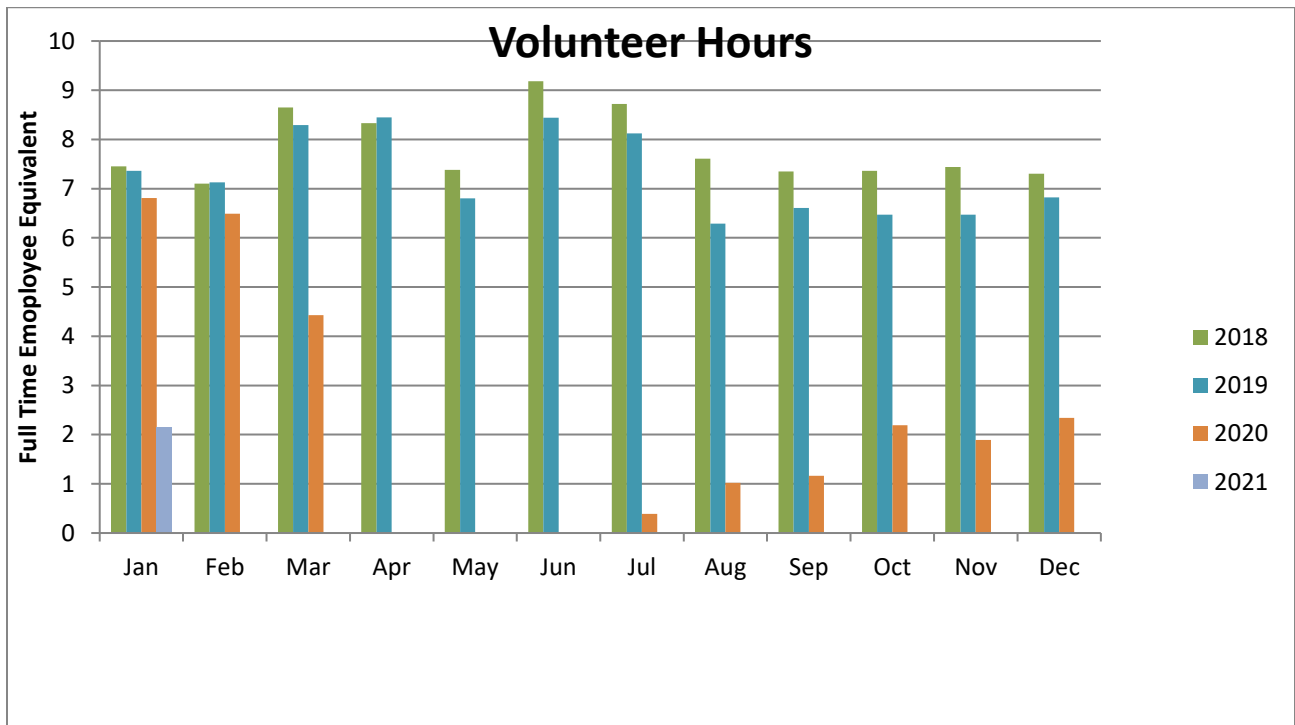

Wake County Animal Center Volunteer Program

Volunteers are an integral part of the Enrichment Program for the Wake County Animal Center. Their roles include dog walking, socialization of the animals, assisting at off-site events, cat cuddling and promoting our animals in the community, to just name a few.

To learn more about volunteering at the Wake County Animal Center, please visit our Volunteer Page on our website at: <http://www.wakegov.com/pets/volunteer>

Not everyone can come to the Animal Center to interact with our animals directly. If this is you, you can support our Animal Center by raising community awareness of the animals for adoption at the Wake County Animal Center, collecting donations of treats from your local community or making financial donations to support our Enrichment Program, advanced medical care and other needs of the animals in our care. More information can be found at: <http://www.wakegov.com/pets/donations>

Due to the COVID-19 pandemic, the full WCAC Volunteer Program was partially suspended during the month of January 2021. We were able to have limited volunteer activity to assist with animal enrichment.