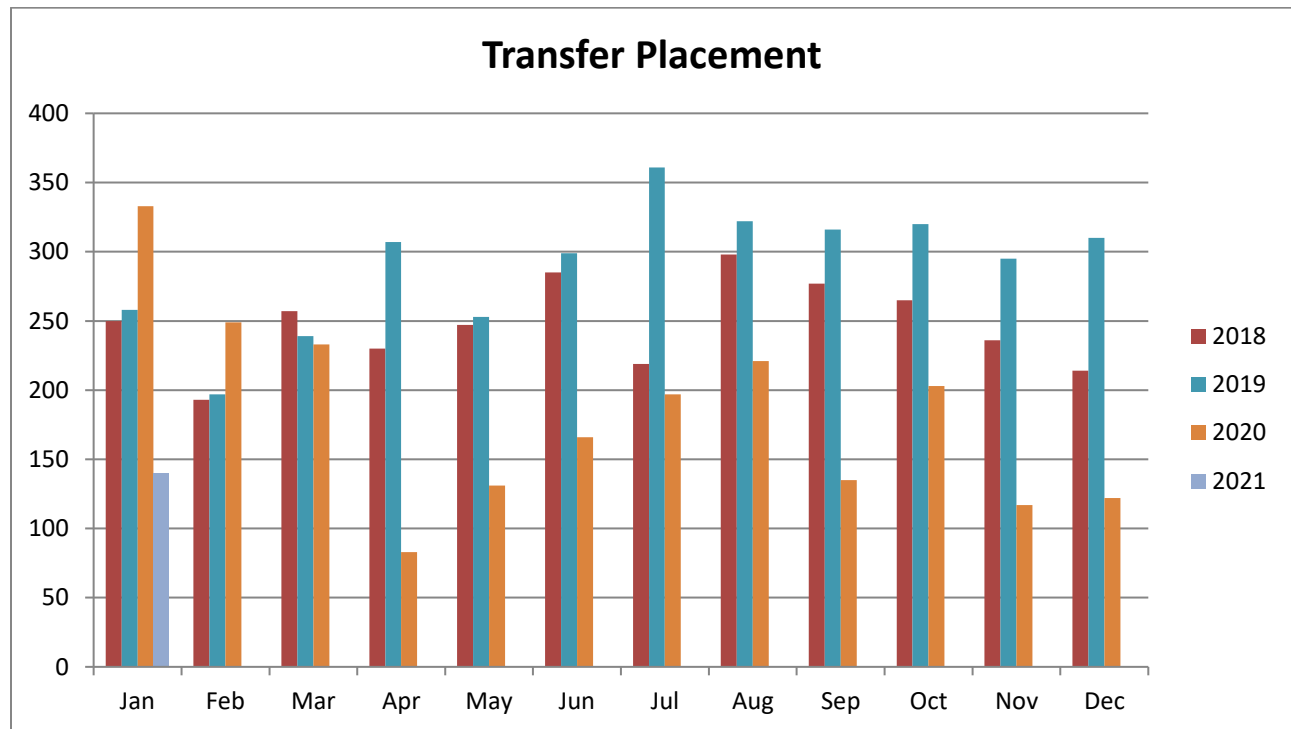

Wake County Animal Center Transfer Program

Transfer Partners pull animals from the Wake County Animal Center into their rescue programs. Our Transfer Partners are both near and far. We are fortunate to have many Transfer Partners to help us with placement of our animals, some that need extensive socialization, training or medical care. They enable us to save more lives.

To learn more about becoming a Transfer Partner for the Wake County Animal Center, please visit Transfer Program Page on our website at:

<http://www.wakegov.com/pets/transfer>

During January, 2021, 140 animals were transferred out of the Wake County Animal Center to our Transfer Partners.

Thank you to all of our Transfer Partners that pulled animals from the Wake County Animal Center in January, 2021. Every single transfer is important!