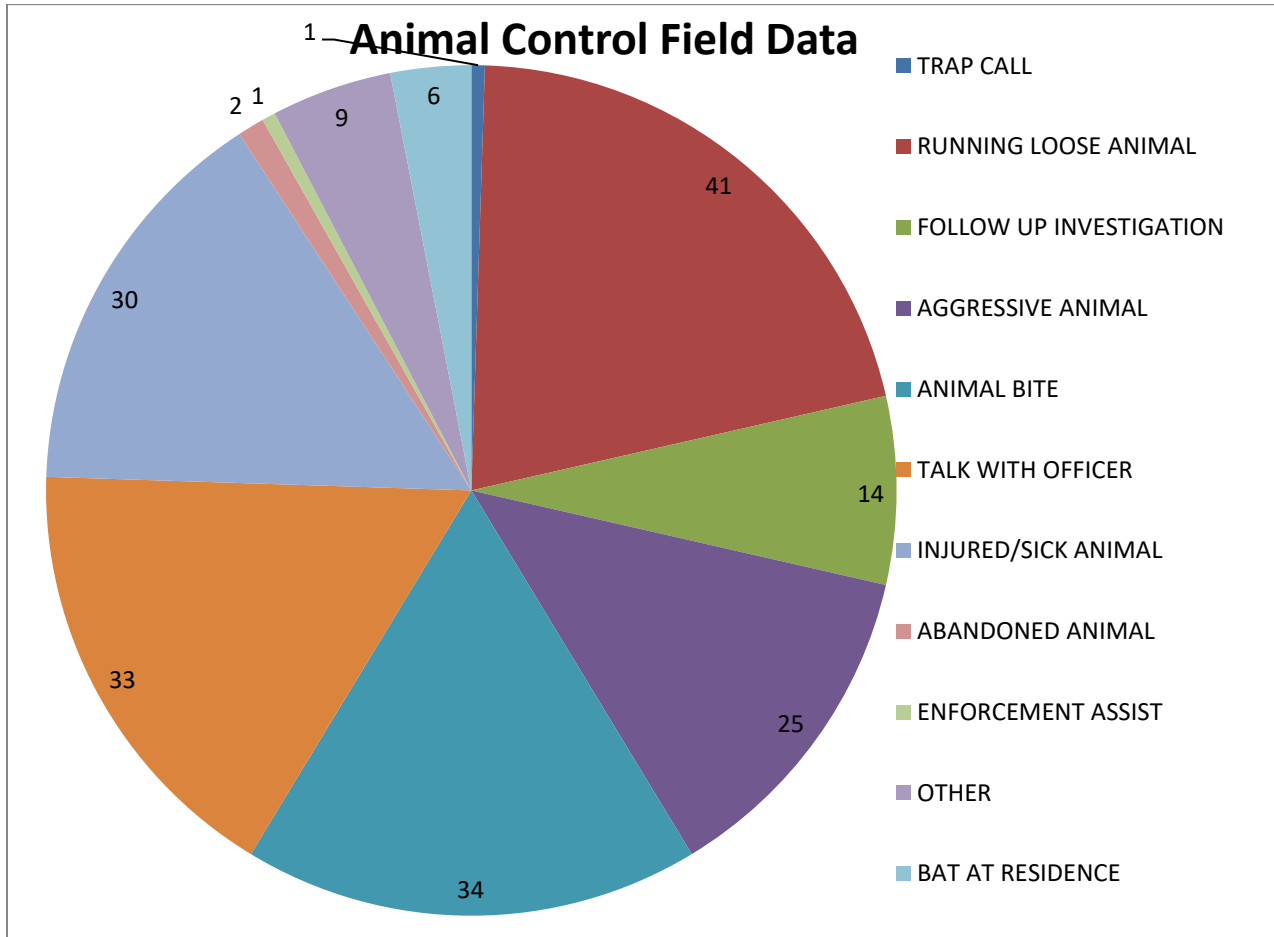

Wake County Animal Control

Wake County Animal Control responds to all areas of Wake County except for the City of Raleigh, City of Garner, Town of Holly Springs and Town of Cary, which each have their own Animal Control Units.

To learn more about Animal Control services within Wake County, please visit our Animal Control Page on our website at:

<http://www.wakegov.com/pets/health/Pages/animalcontrol.aspx>

During the month of January 2021, Wake County Animal Control received 196 calls for service.