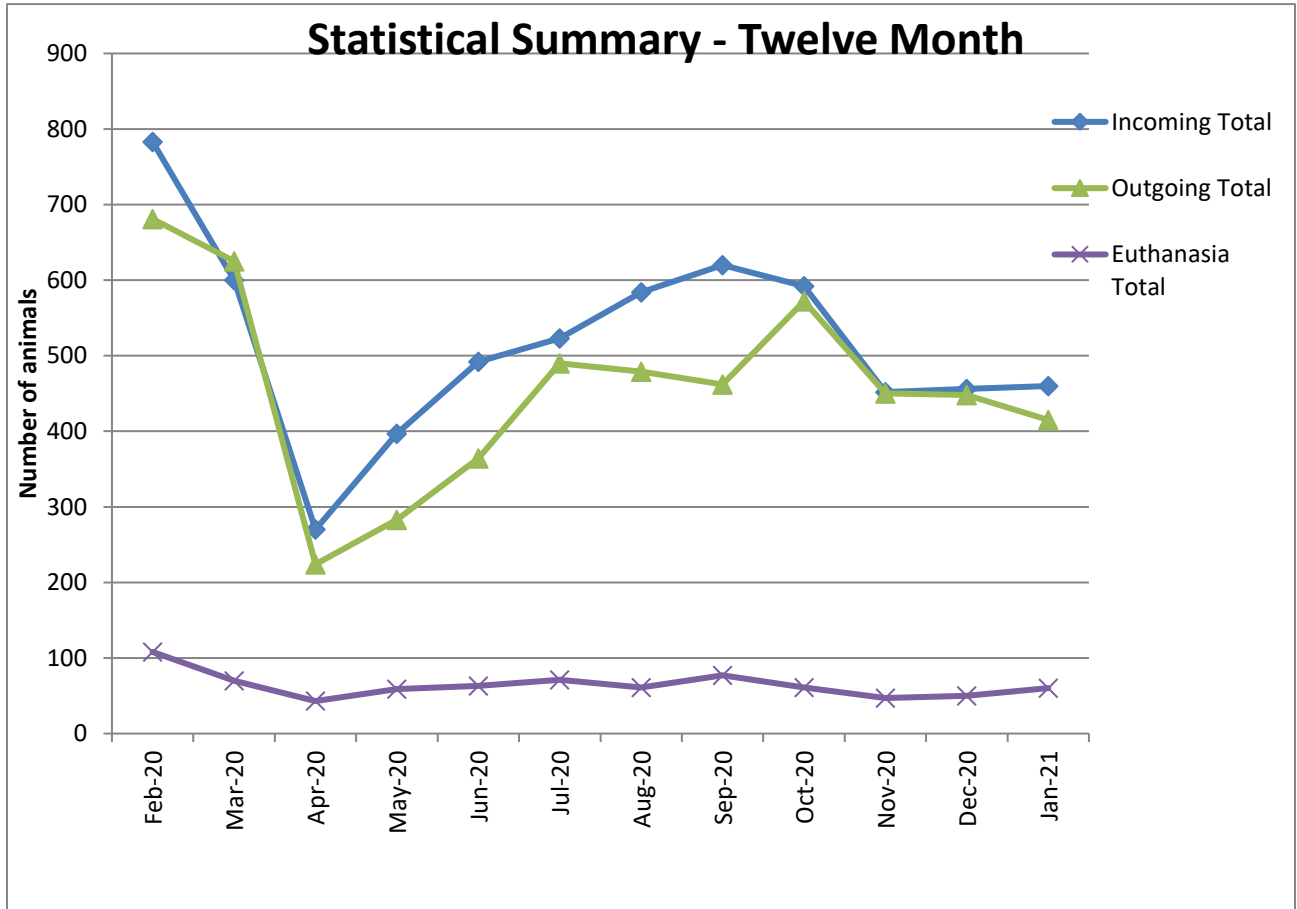

## Animal Center Statistical Summary

This chart compares all of our incoming animals, outgoing animals (which includes adoption, reclaim by owner and transfer to transfer partners) and euthanasia.

**Incoming Animals Monthly Comparison**